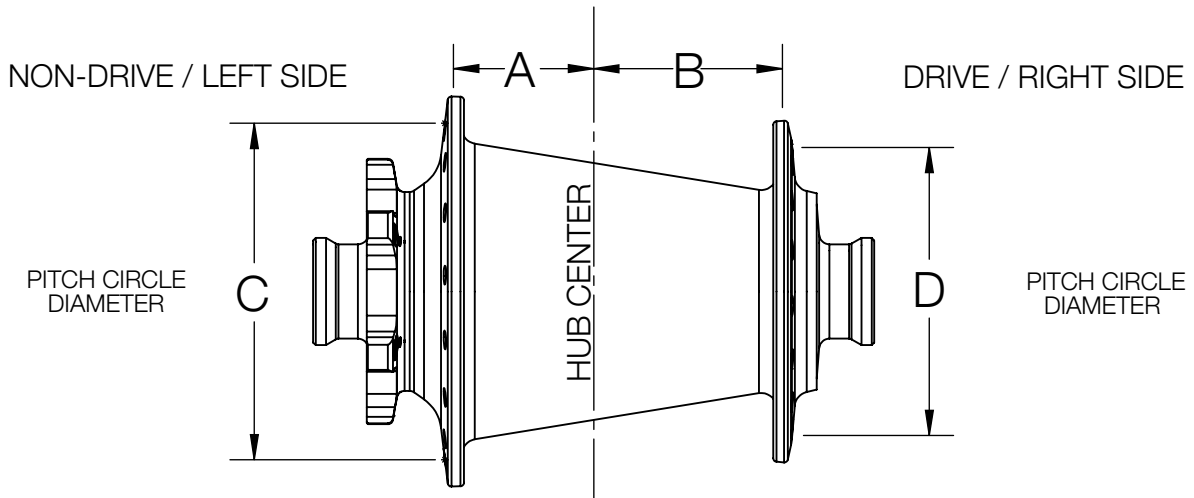

RACEFACE VAULT

Race Face Vault J-bend Hub Dimensions (mm)		Center to Flange Distance		Pitch Circle Diameter		Spoke Hole Diameter	Spoke Hole Count
		Non-Drive / Left Side A	Drive / Right Side B	Non-Drive / Left Side C	Drive / Right Side D		
Front	J412 - 15x100 / 20x110 / 9X100qr	22.5	32	66	56.5	2.50	32 or 28
	J414 - 15x110 Boost / 20x110 Boost	27.5	37				
Rear	J421 - 12x142 / 12x135 / 10x135qr	33.5	20	61.5	71.5		
	J424 - 12x148 Boost	36.5	23				
	J422 - 12x150 / 12x157	41	27.5				

FRONT HUB DIMENSIONS

REAR HUB DIMENSIONS